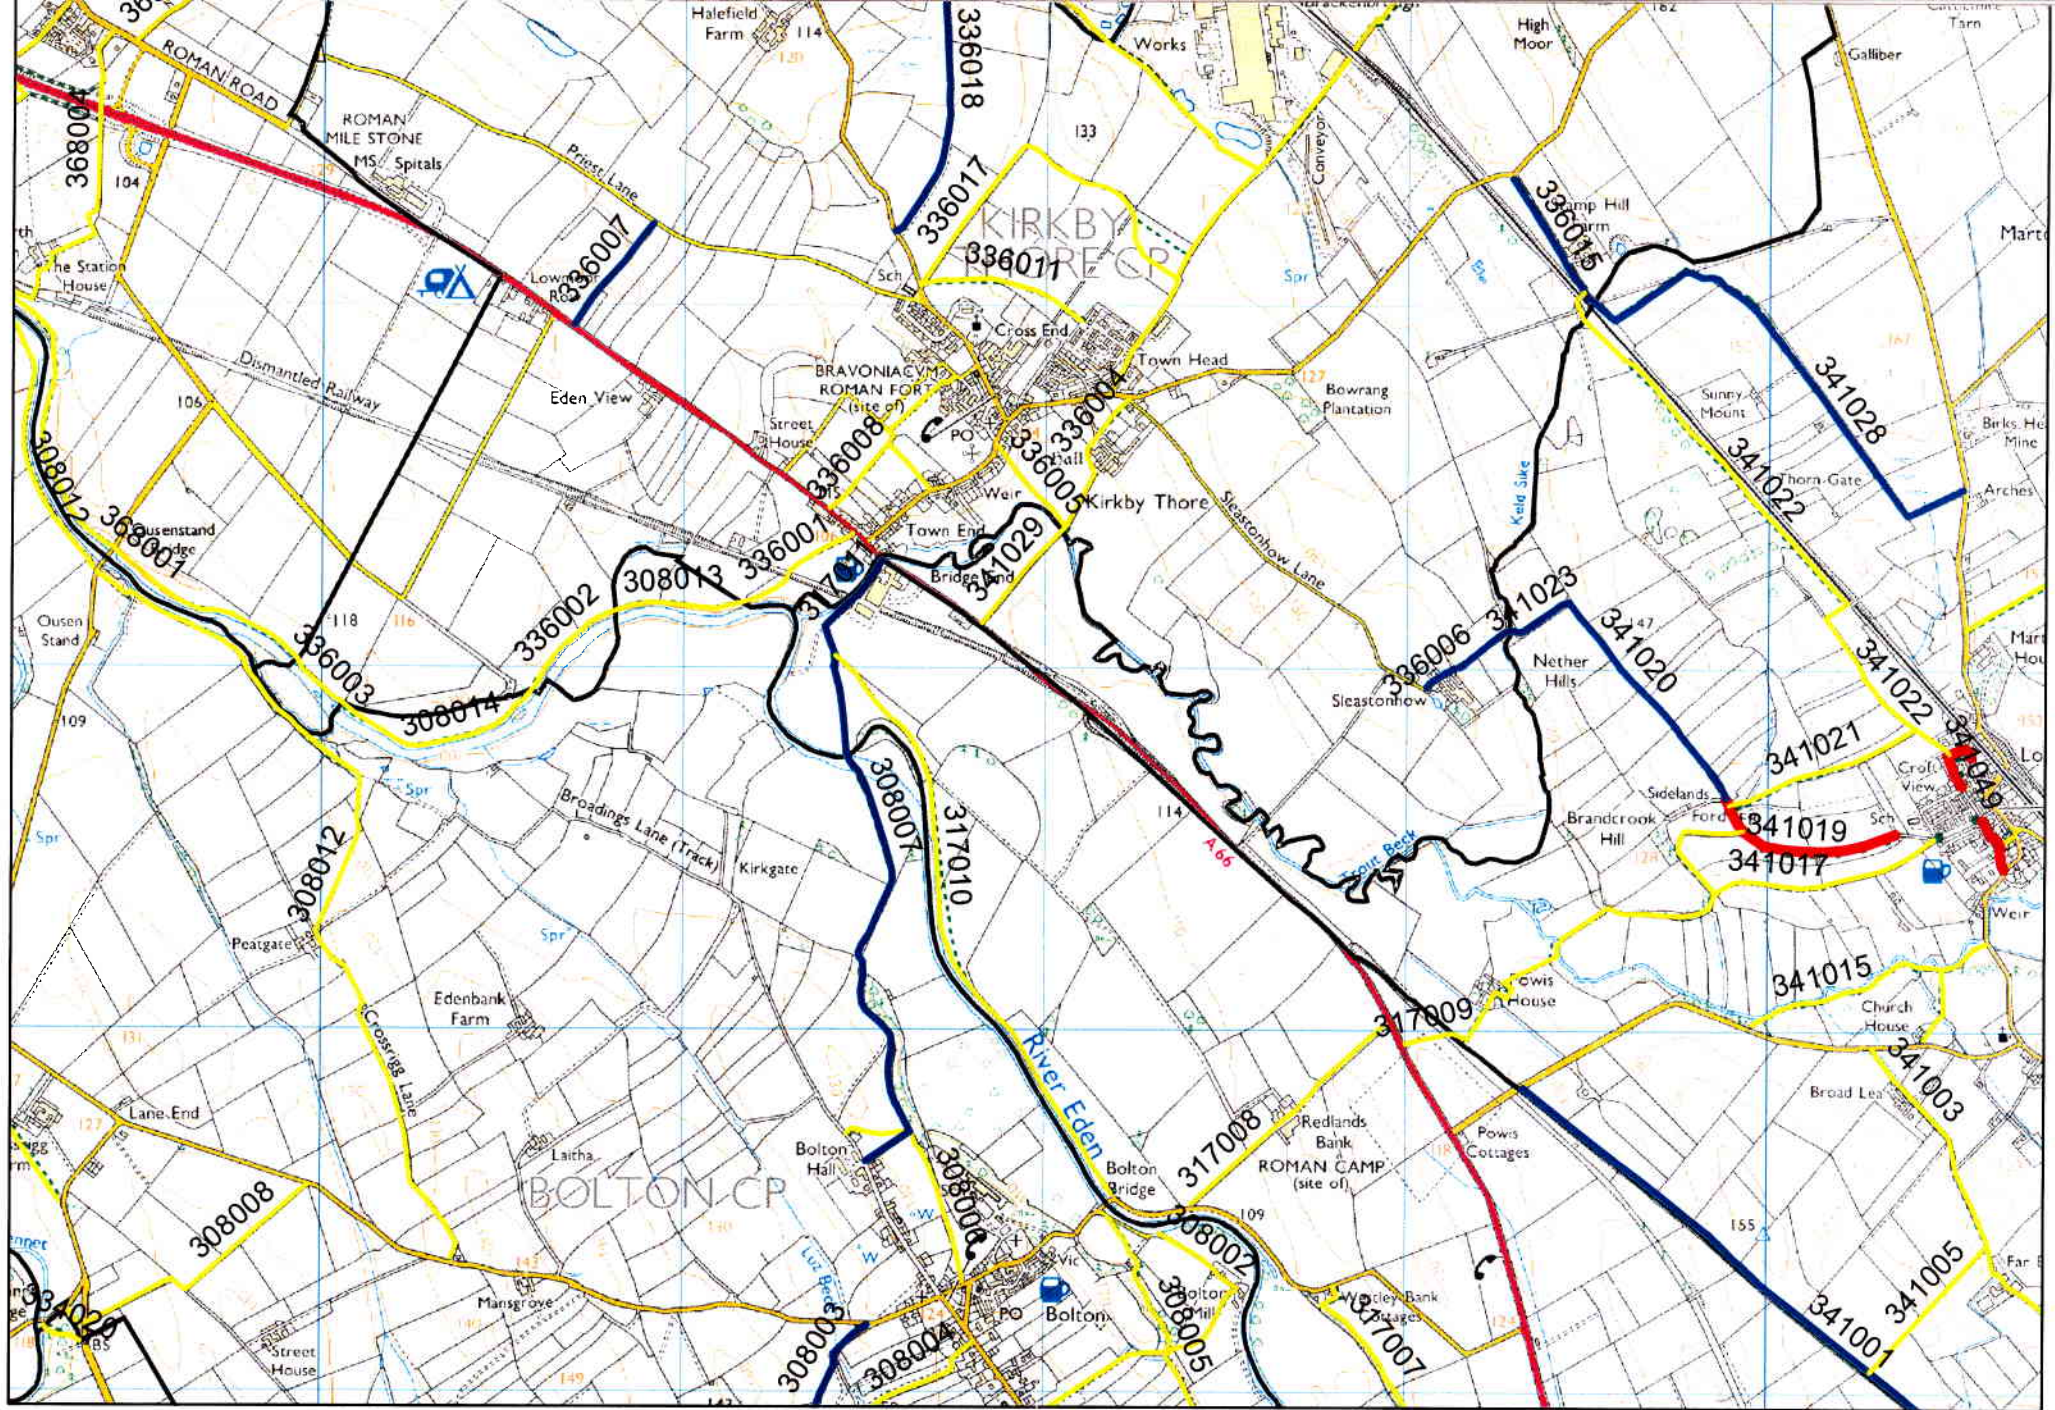

Legend

Definitive Map lines

Status

PROW_TYPE

- BOAT
- BW
- FP

1:20,000

Kirby Thore