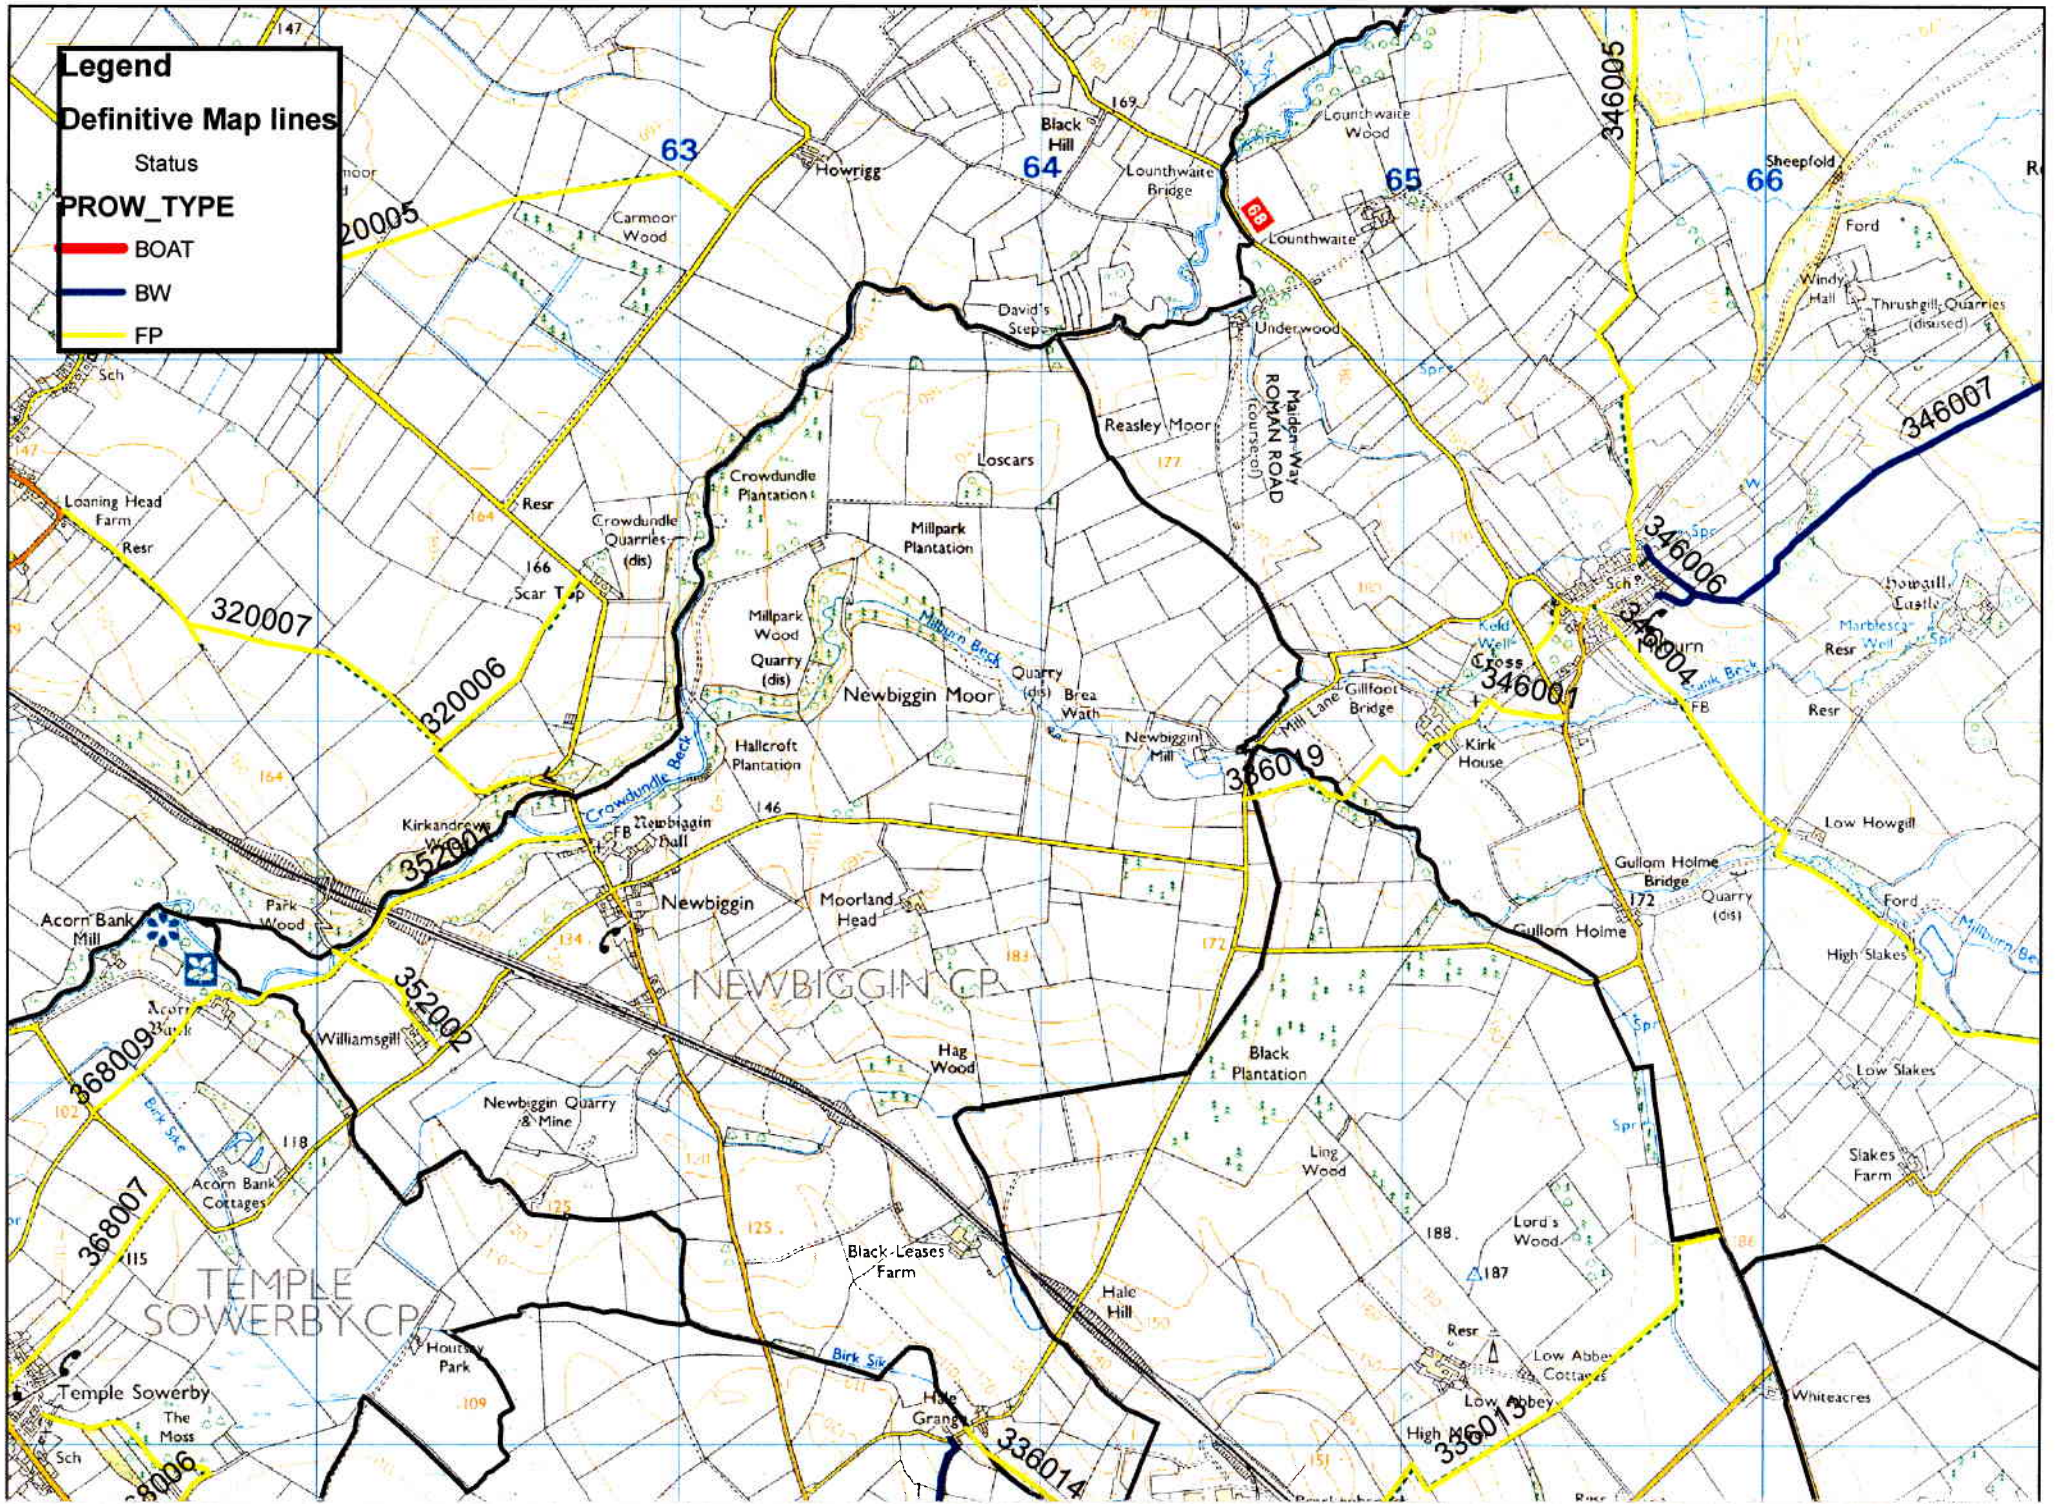

Legend

Definitive Map lines

Status

PROW_TYPE

- BOAT
- BW
- FP

1:20,000

Kirby Thore